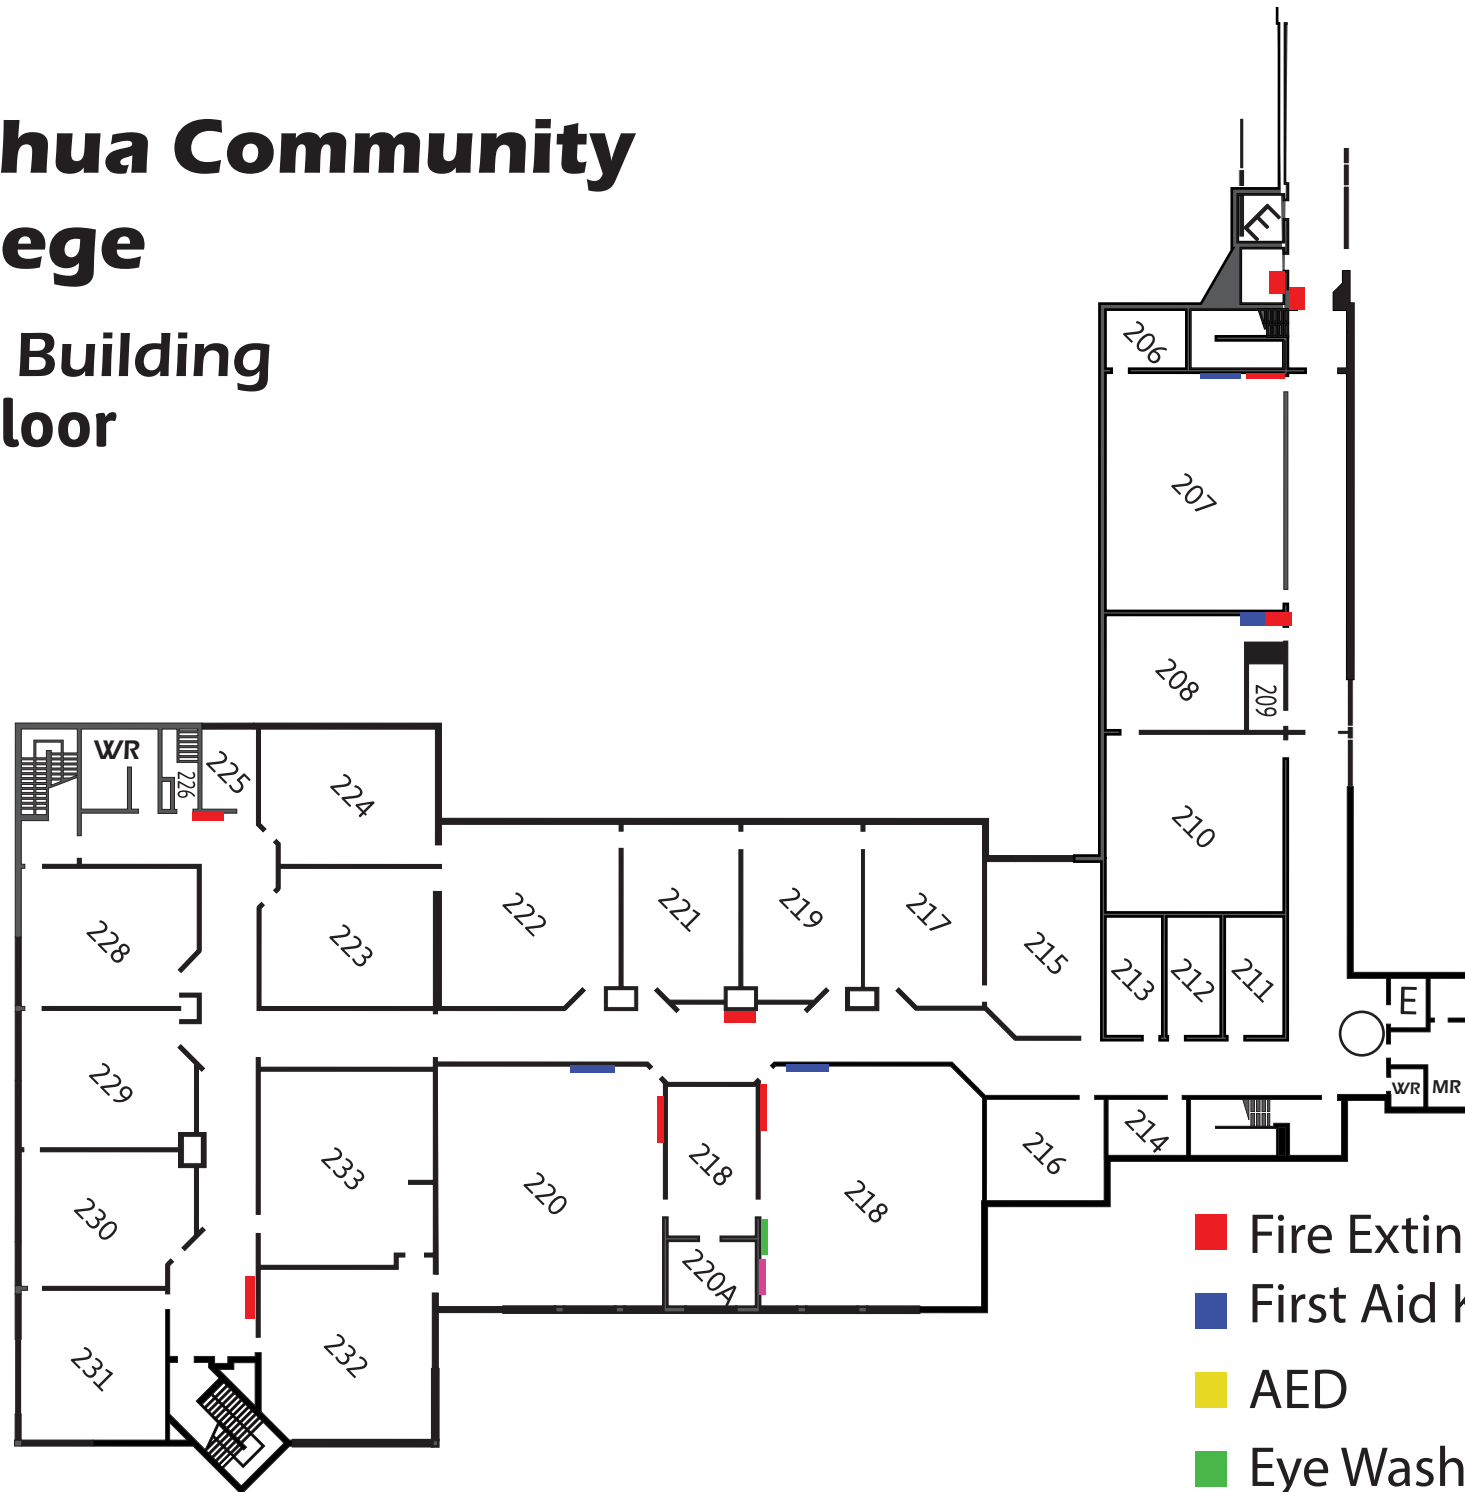

Nashua Community College Safety and First Aid Locations

SW Entrance

ENTRANCE

NEST

Main Entrance

East Entrance

Nashua Community College

Main Building 2nd Floor

WR = Women's room
MR = Men's room

- Fire Extinguisher
- First Aid Kits
- AED
- Eye Wash
- Fire Blanket
- ★ Stretcher
- 911 Phone/call Box

Nashua Community College

College

Main Building 3rd Floor

WR = Women's room

MR = Men's room

- Fire Extinguisher
- First Aid Kits
- AED
- Eye Wash
- Fire Blanket
- ★ Stretcher
- 911 Phone/call Box

Nashua Community College

Auto Building

Nashua Community College

HSH \ Judd Gregg Hall 3rd Floor

- Fire Extinguisher
- First Aid Kits
- AED
- Eye Wash
- Fire Blanket
- ★ Stretcher
- 911 Phone/call Box
- WR = Women's room**
- MR = Men's room**

WR = Women's room

MR = Men's room

Nashua Community College
HSH / Judd Gregg Hall 1st Floor