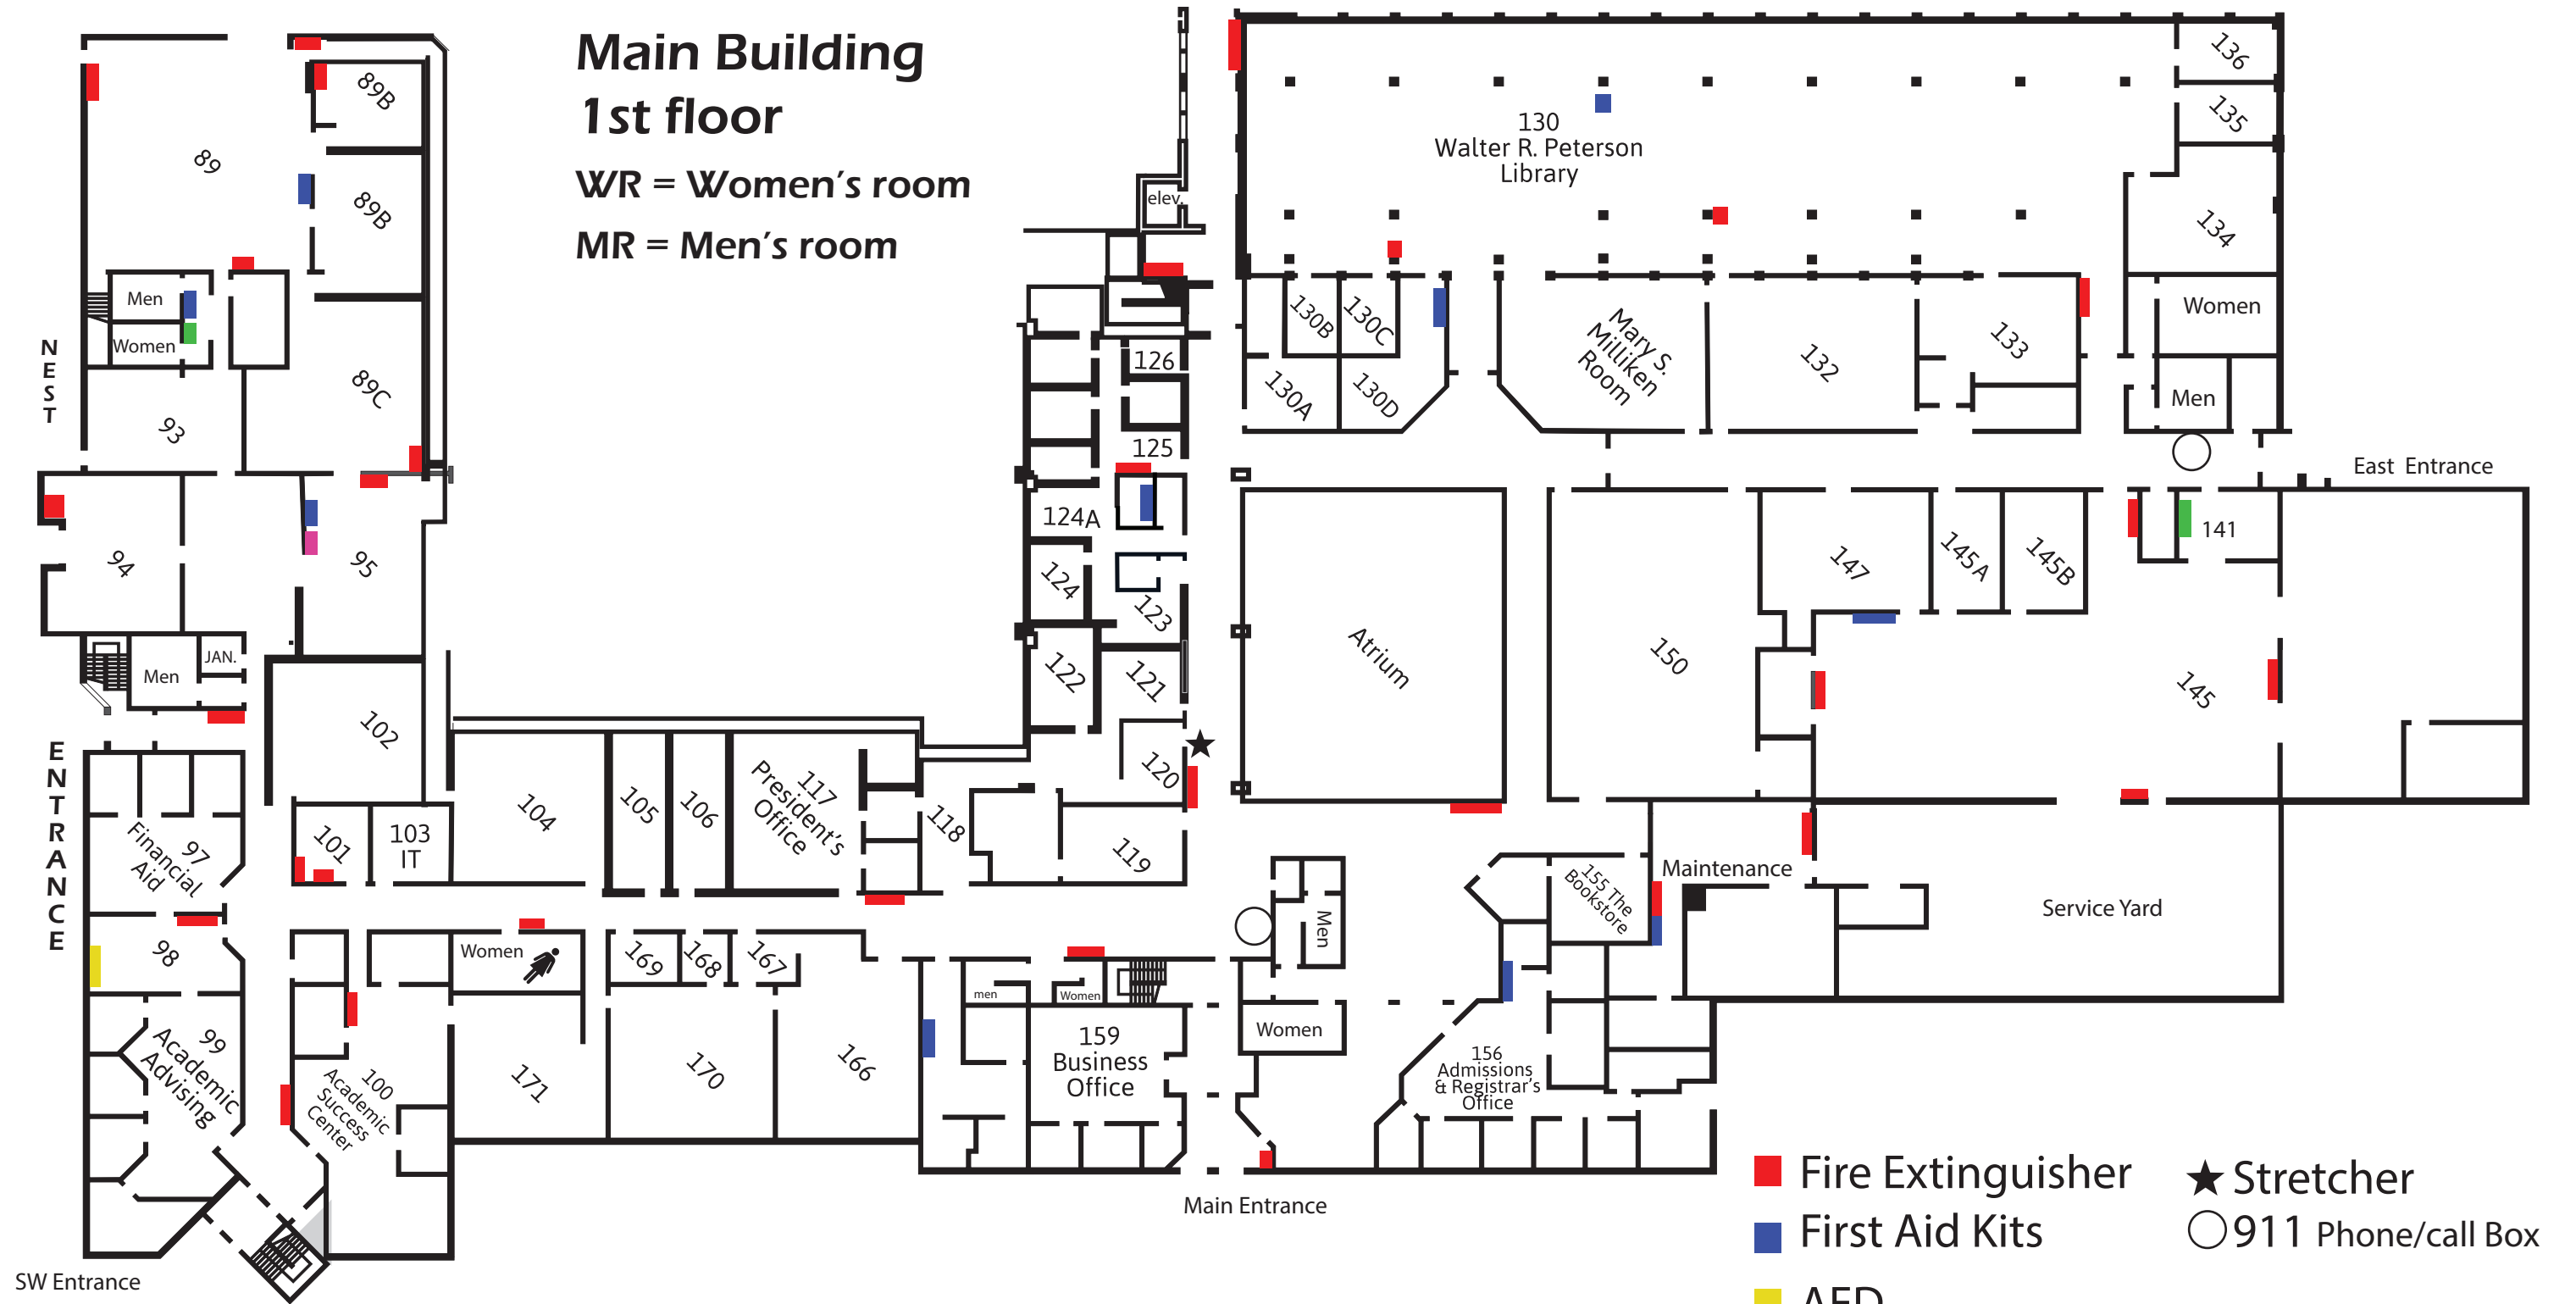

Nashua Community College Safety and First Aid Locations

SW Entrance

ENTRANCE

NEST

Main Entrance

East Entrance

Nashua Community College

Main Building 2nd Floor

WR = Women's room
MR = Men's room

- Fire Extinguisher
- First Aid Kits
- AED
- Eye Wash
- Fire Blanket
- ★ Stretcher
- 911 Phone/call Box

Nashua Community College

College

Main Building 3rd Floor

WR = Women's room

MR = Men's room

- Fire Extinguisher
- First Aid Kits
- AED
- Eye Wash
- Fire Blanket
- ★ Stretcher
- 911 Phone/call Box

Nashua Community College

Auto Building

Nashua Community College

HSH \ Judd Gregg Hall 3rd Floor

- Fire Extinguisher
- First Aid Kits
- AED
- Eye Wash
- Fire Blanket
- ★ Stretcher
- 911 Phone/call Box
- WR = Women's room**
- MR = Men's room**

WR = Women's room

MR = Men's room

Nashua Community College
HSH / Judd Gregg Hall 1st Floor