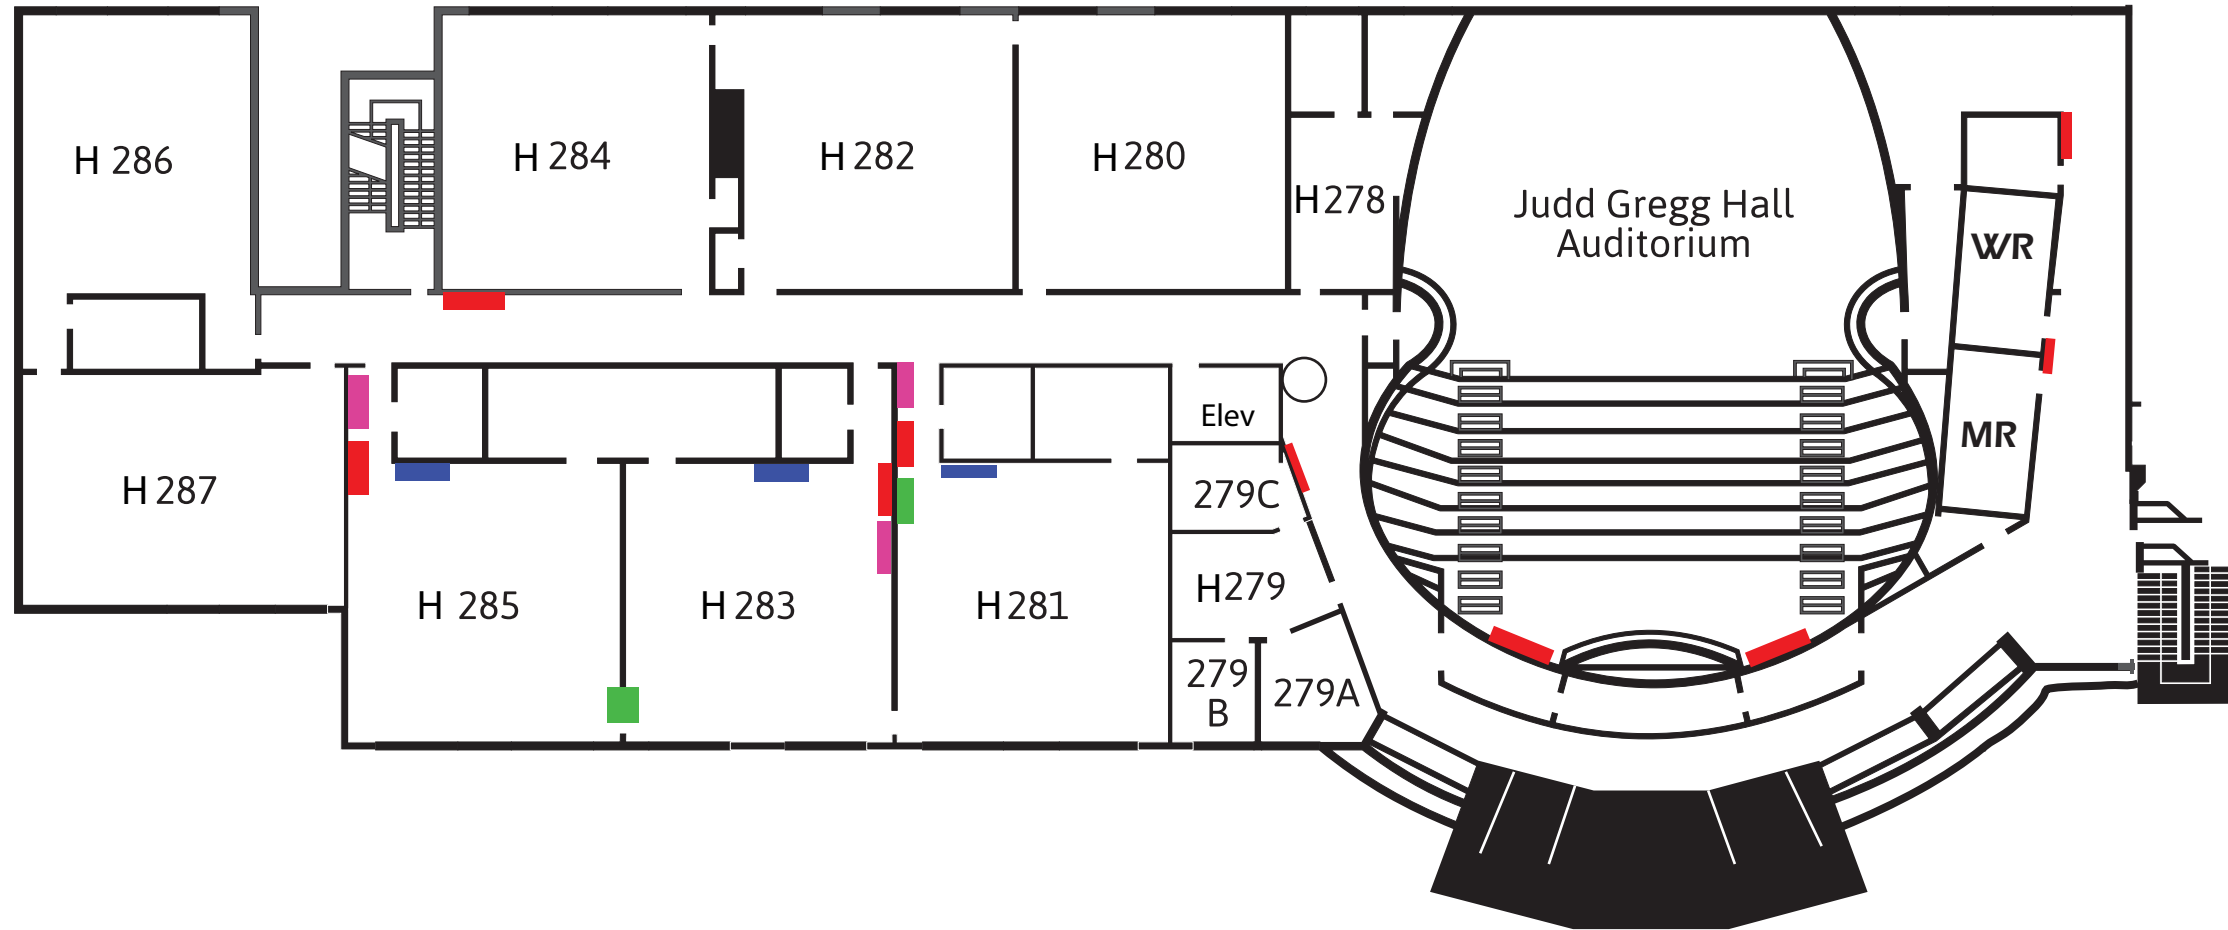

WR = Women's room
MR = Men's room

- Fire Extinguisher
- First Aid Kits
- AED
- Eye Wash
- Fire Blanket
- ★ Stretcher
- 911 Phone/call Box

Nashua Community College

College

Main Building 3rd Floor

WR = Women's room

Nashua Community College

HSH / Judd Gregg Hall 2nd Floor

WR = Women's room

MR = Men's room

■ Fire Extinguisher

■ First Aid Kits

■ AED

■ Eye Wash