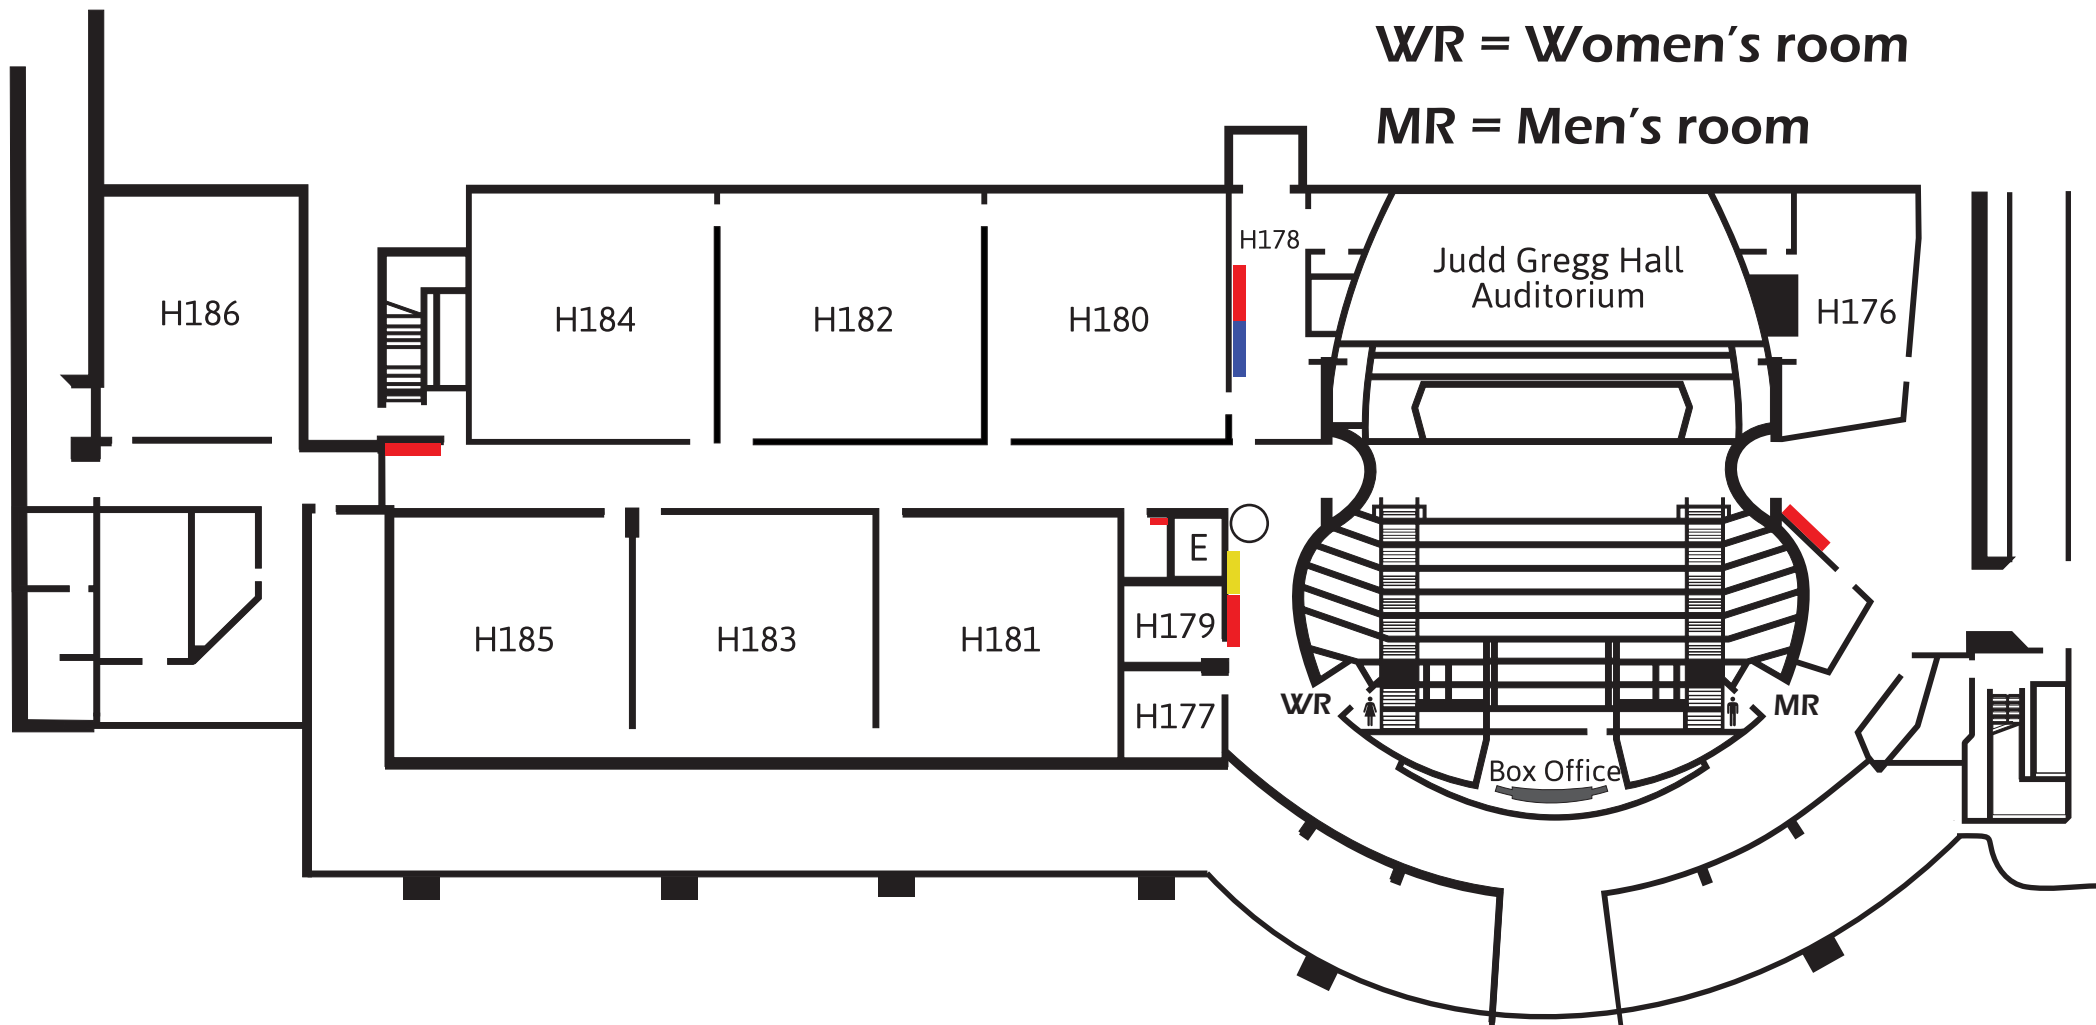

WR = Women's room
MR = Men's room

- Fire Extinguisher
- First Aid Kits
- AED
- Eye Wash
- Fire Blanket
- ★ Stretcher
- 911 Phone/call Box

Nashua Community College

College

Main Building 3rd Floor

WR = Women's room

MR = Men's room

- Fire Extinguisher
- First Aid Kits
- AED
- Eye Wash
- Fire Blanket
- ★ Stretcher
- 911 Phone/call Box

Nashua Community College

Auto Building

Nashua Community College

HSH \ Judd Gregg Hall 3rd Floor

- Fire Extinguisher
- First Aid Kits
- AED
- Eye Wash
- Fire Blanket
- ★ Stretcher
- 911 Phone/call Box
- WR = Women's room**
- MR = Men's room**

WR = Women's room

MR = Men's room

Nashua Community College
HSH / Judd Gregg Hall 1st Floor