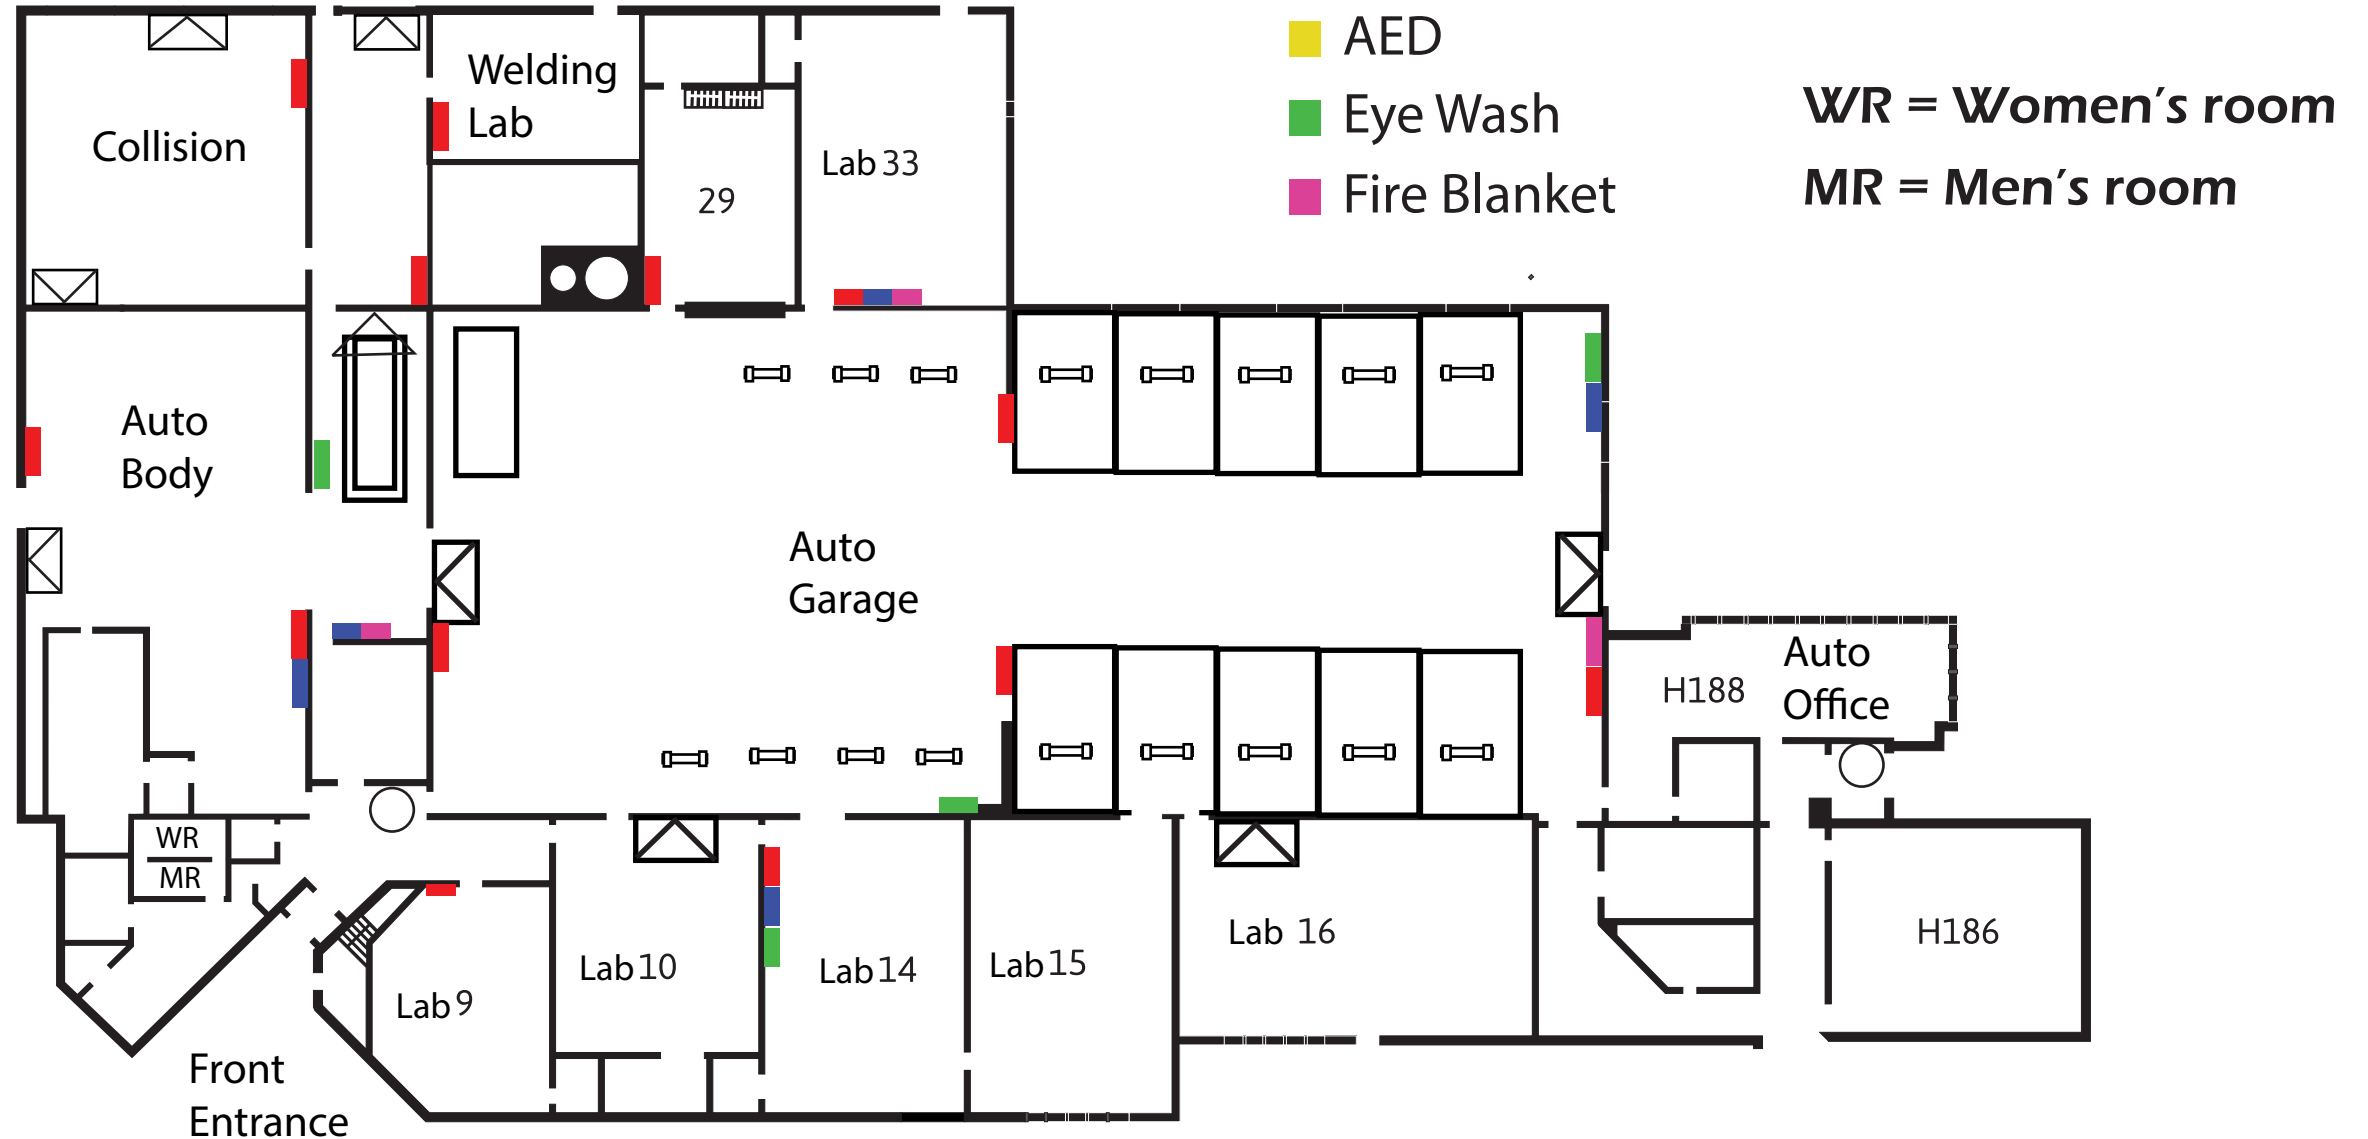

WR = Women's room
MR = Men's room

- Fire Extinguisher
- First Aid Kits
- AED
- Eye Wash
- Fire Blanket
- ★ Stretcher
- 911 Phone/call Box

Nashua Community College

College

Main Building 3rd Floor

WR = Women's room

MR = Men's room

- Fire Extinguisher
- First Aid Kits
- AED
- Eye Wash
- Fire Blanket
- ★ Stretcher
- 911 Phone/call Box

Nashua Community College

Auto Building

Nashua Community College

HSH \ Judd Gregg Hall 3rd Floor

- Fire Extinguisher
- First Aid Kits
- AED
- Eye Wash
- Fire Blanket
- ★ Stretcher
- 911 Phone/call Box
- WR = Women's room**
- MR = Men's room**

WR = Women's room

MR = Men's room

Nashua Community College
HSH / Judd Gregg Hall 1st Floor