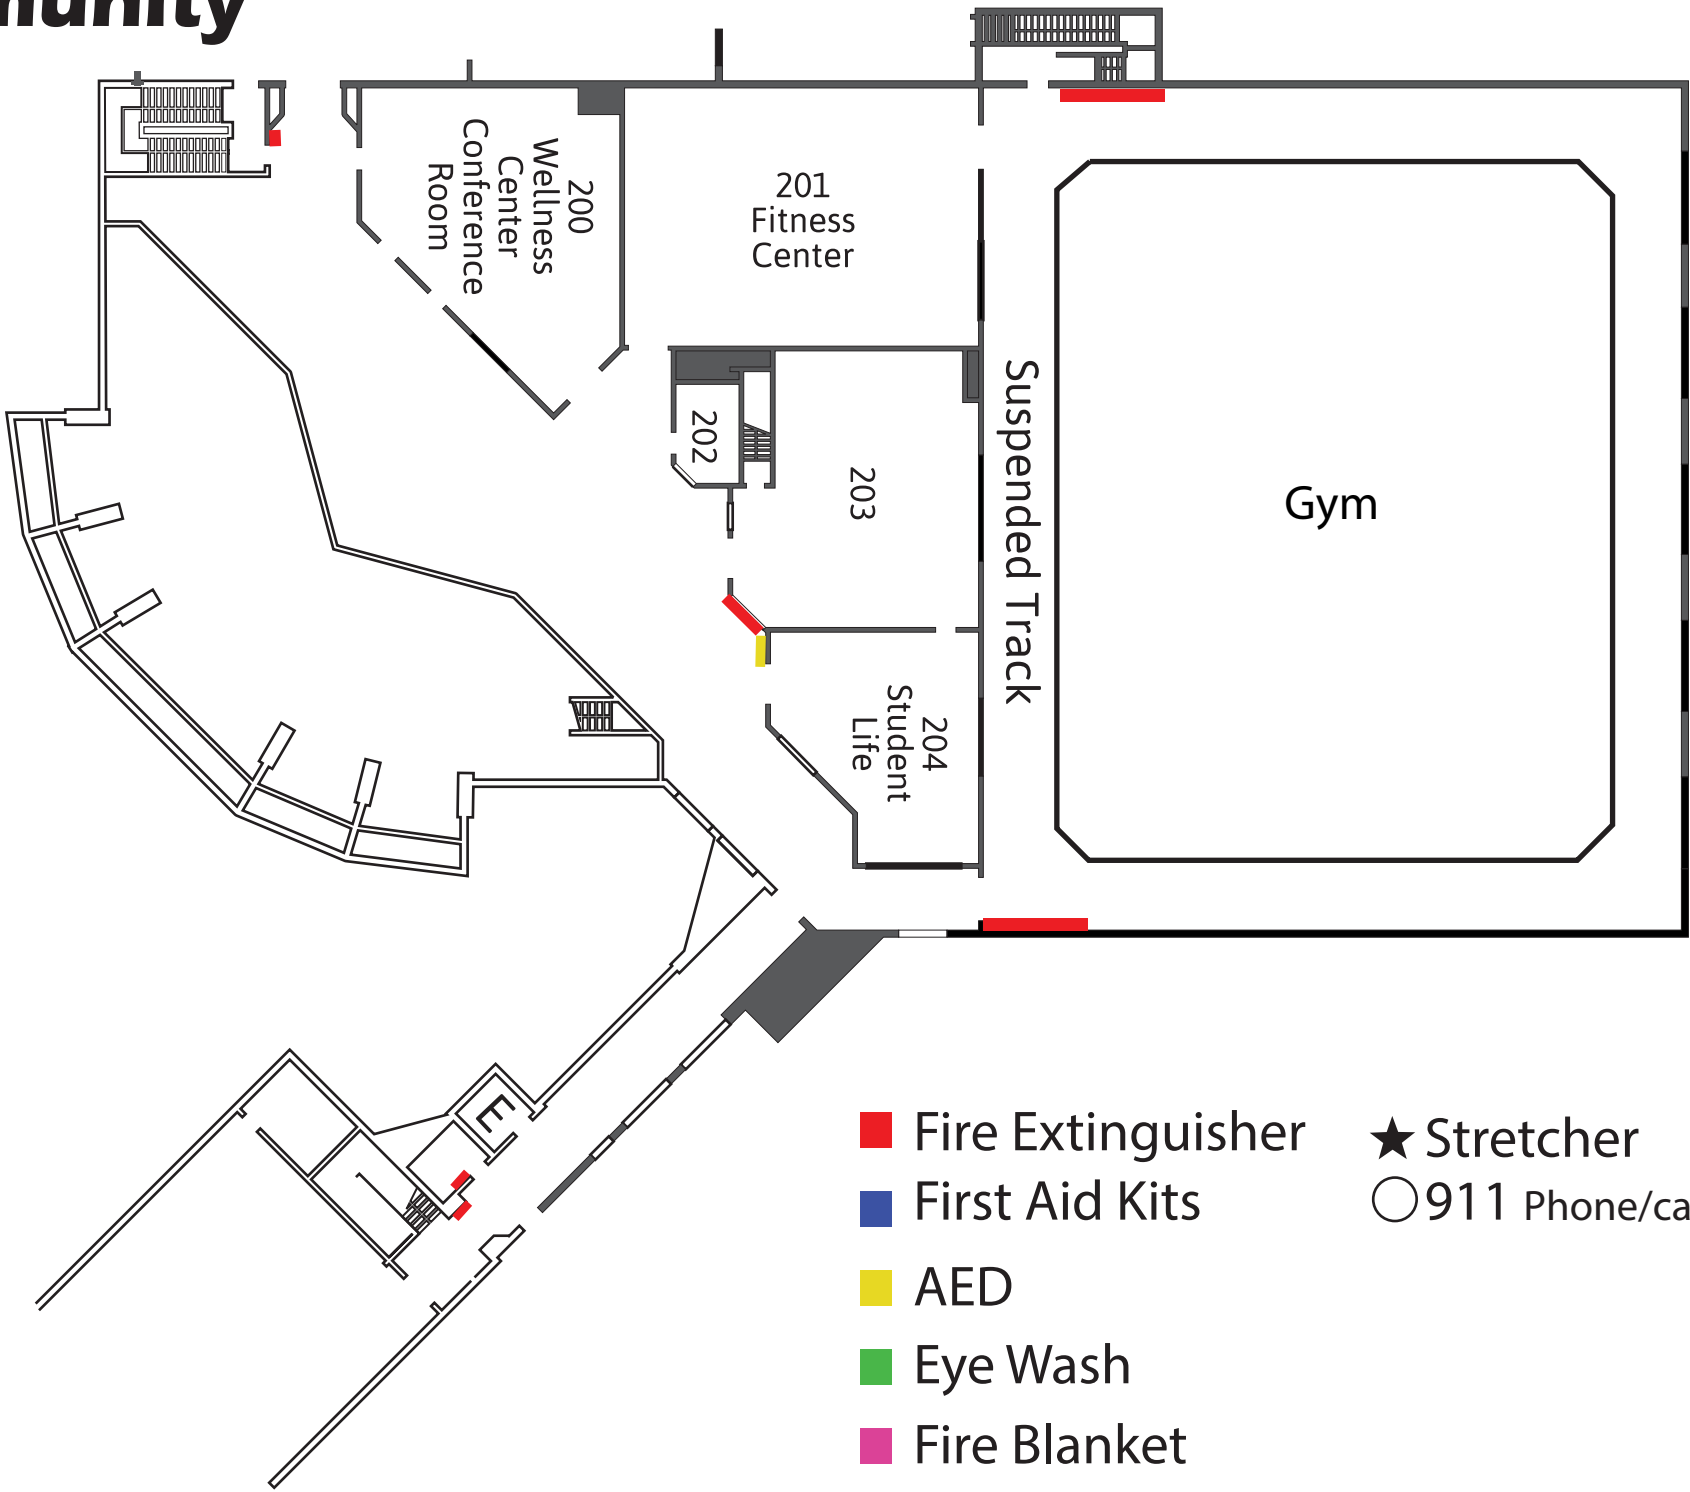

WR = Women's room
MR = Men's room

- Fire Extinguisher
- First Aid Kits
- AED
- Eye Wash
- Fire Blanket
- ★ Stretcher
- 911 Phone/call Box

Nashua Community College

College

Main Building 3rd Floor

WR = Women's room

MR = Men's room

- Fire Extinguisher
- First Aid Kits
- AED
- Eye Wash
- Fire Blanket
- ★ Stretcher
- 911 Phone/call Box

Nashua Community College

Auto Building

Nashua Community College

HSH \ Judd Gregg Hall 3rd Floor

- Fire Extinguisher
- First Aid Kits
- AED
- Eye Wash
- Fire Blanket
- ★ Stretcher
- 911 Phone/call Box
- WR = Women's room**
- MR = Men's room**

WR = Women's room

MR = Men's room

Nashua Community College
HSH / Judd Gregg Hall 1st Floor

- Fire Extinguisher
- First Aid Kits
- AED
- Eye Wash
- Fire Blanket
- ★ Stretcher
- 911 Phone/call Box

Nashua Community College

Wellness Center 2nd Floor

- Fire Extinguisher
- First Aid Kits
- AED
- Eye Wash
- Fire Blanket
- ★ Stretcher
- 911 Phone/call Box