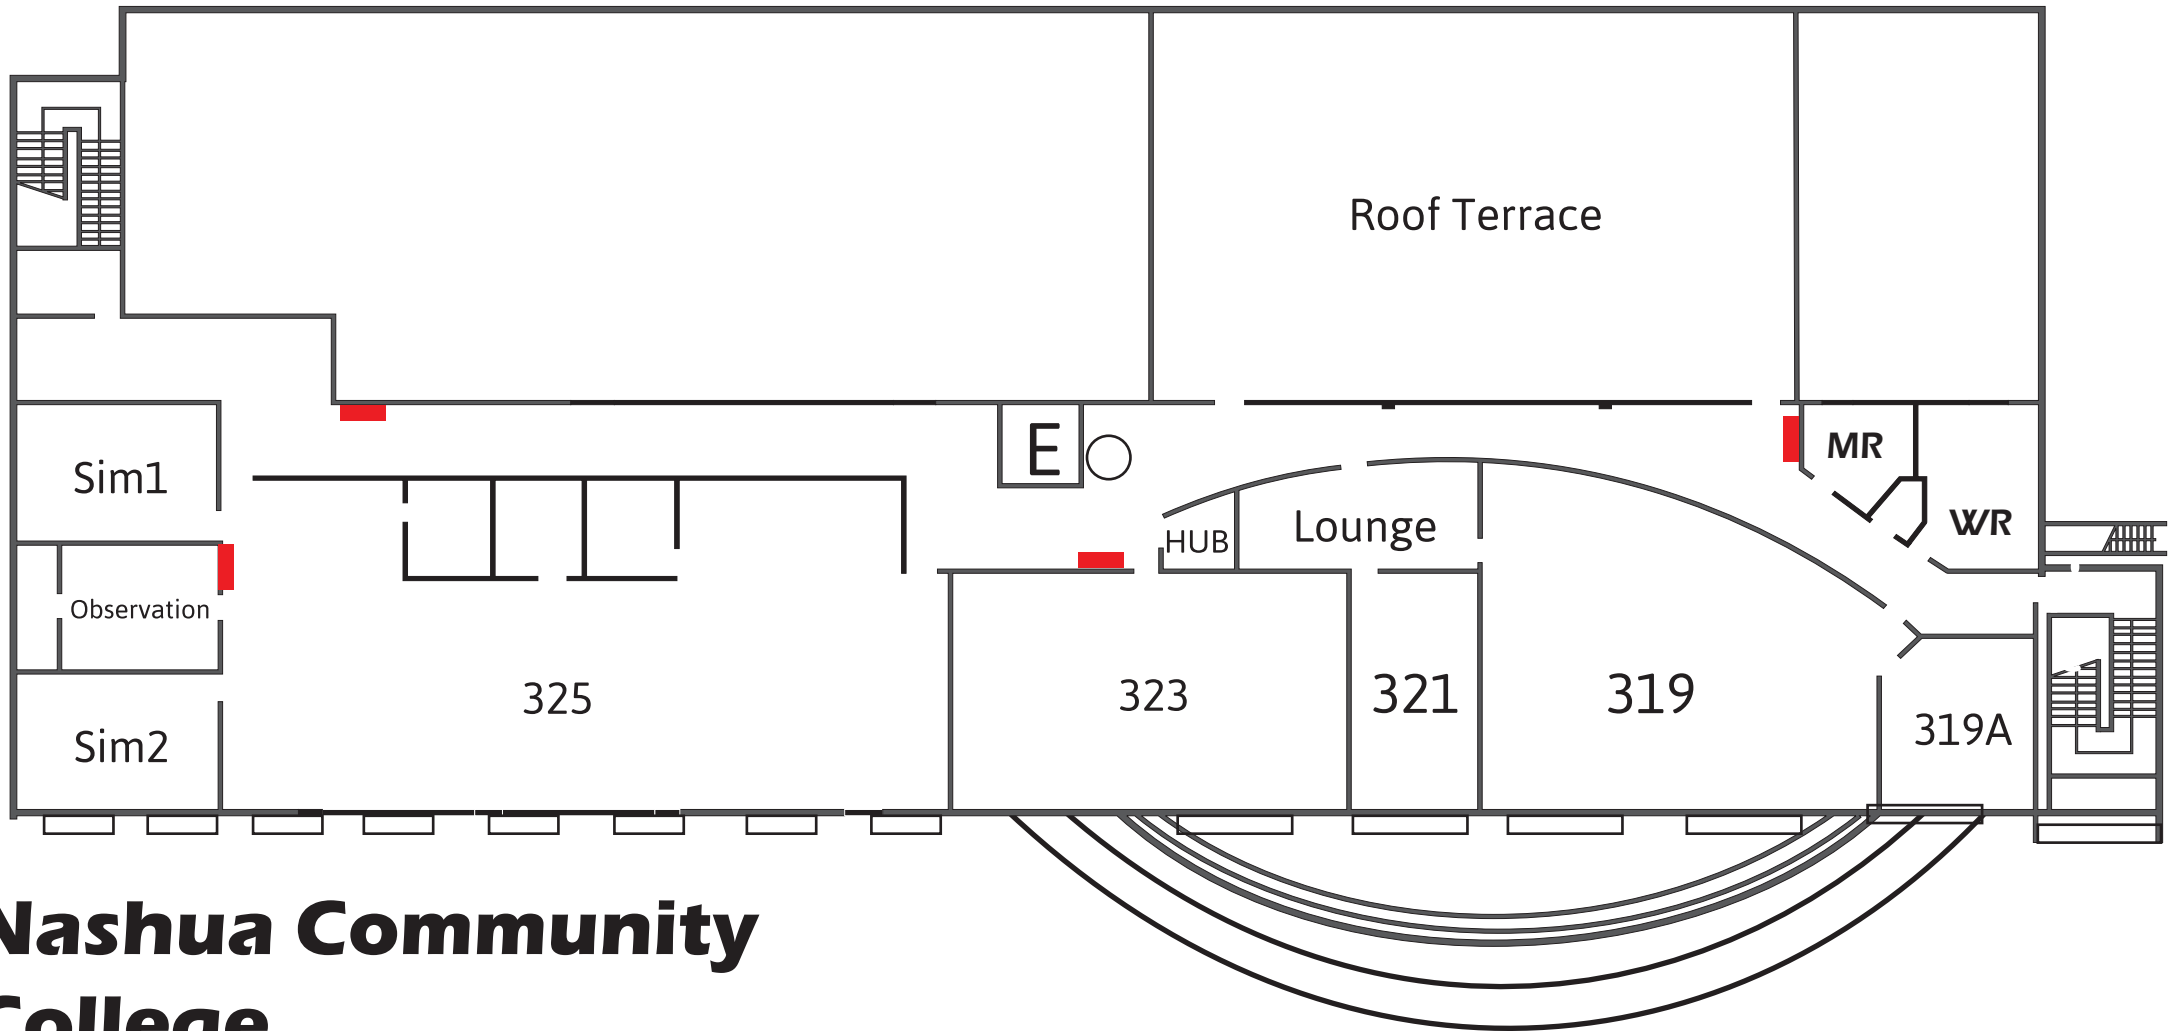

WR = Women's room
MR = Men's room

- Fire Extinguisher
- First Aid Kits
- AED
- Eye Wash
- Fire Blanket
- ★ Stretcher
- 911 Phone/call Box

Nashua Community College

College

Main Building 3rd Floor

WR = Women's room

MR = Men's room

- Fire Extinguisher
- First Aid Kits
- AED
- Eye Wash
- Fire Blanket
- ★ Stretcher
- 911 Phone/call Box

Nashua Community College

Auto Building

Nashua Community College

HSH \ Judd Gregg Hall 3rd Floor