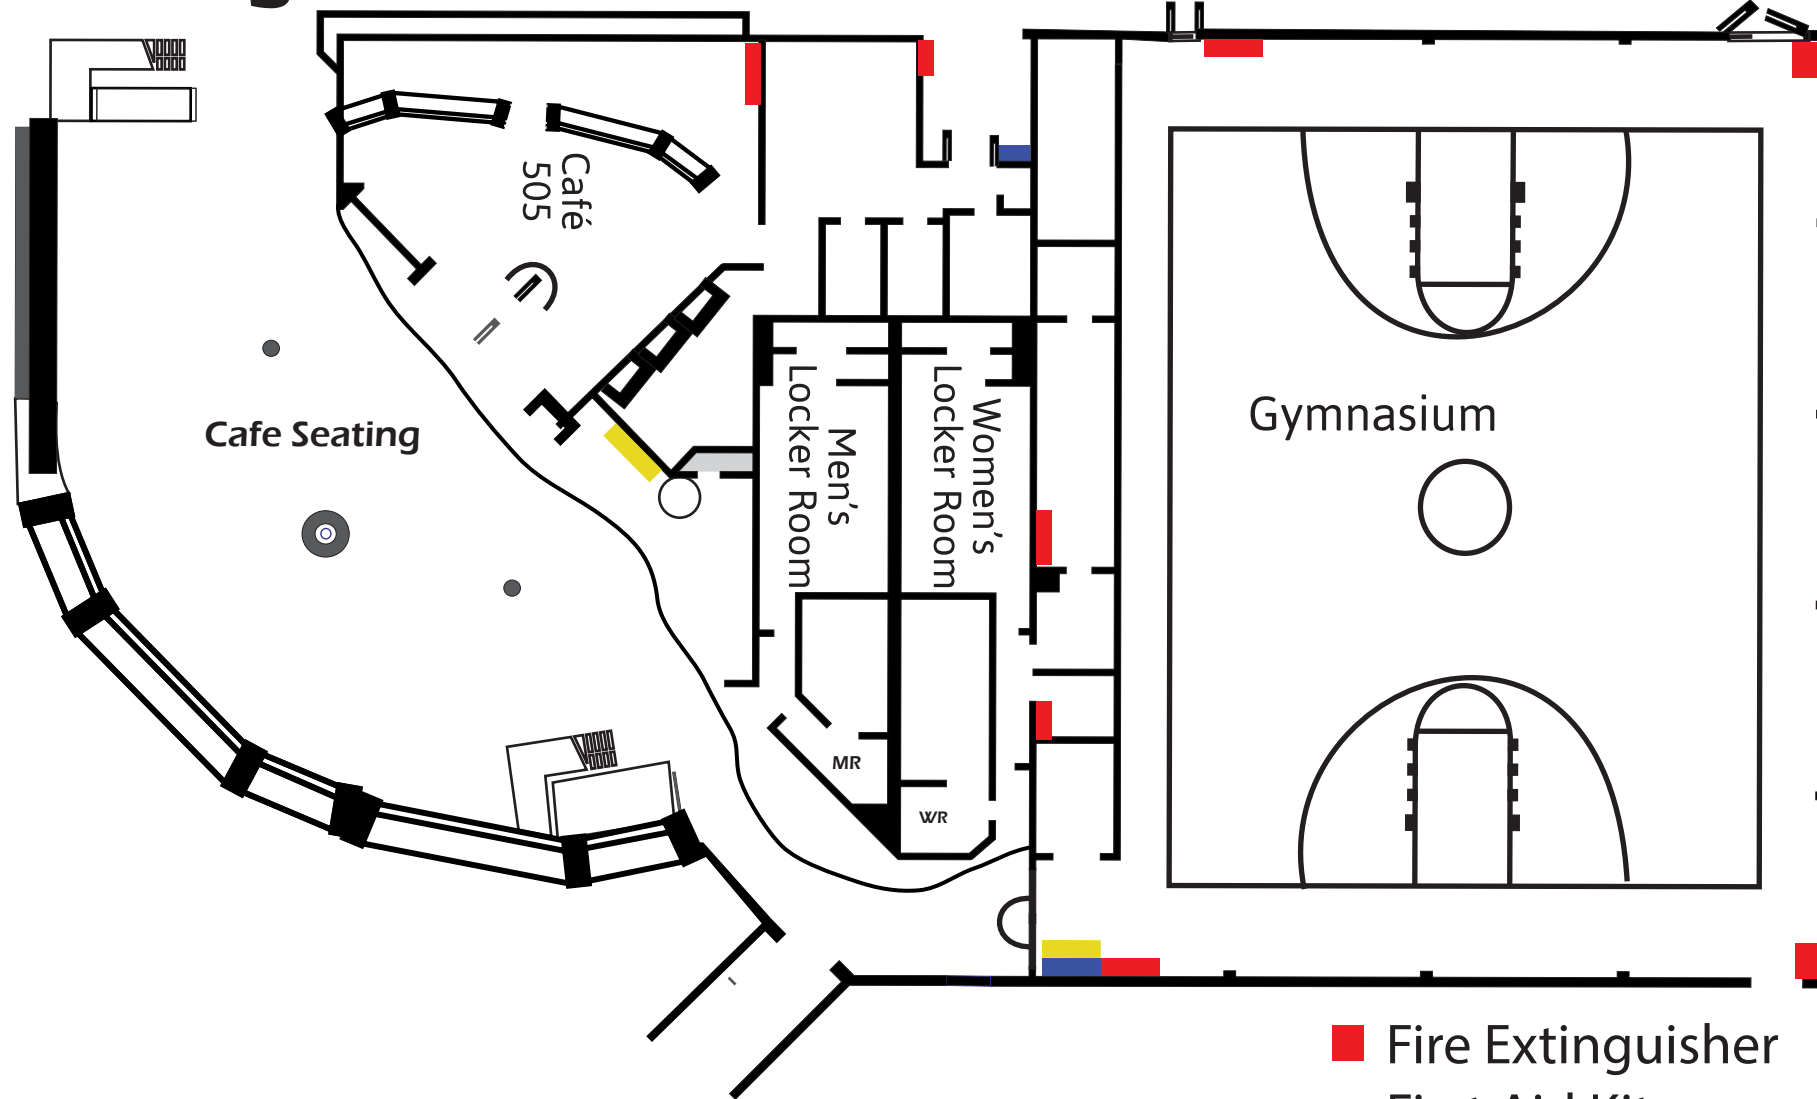

WR = Women's room
MR = Men's room

- Fire Extinguisher
- First Aid Kits
- AED
- Eye Wash
- Fire Blanket
- ★ Stretcher
- 911 Phone/call Box

Nashua Community College

College

Main Building 3rd Floor

WR = Women's room

Nashua Community College

HSH / Judd Gregg Hall 2nd Floor

WR = Women's room

MR = Men's room

■ Fire Extinguisher

■ First Aid Kits

■ AED

■ Eye Wash

■ Fire Blanket

★ Stretcher

○ 911 Phone/call Box

Nashua Community College

Wellness center 1st floor

WR = Women's room

MR = Men's room

■ Fire Extinguisher