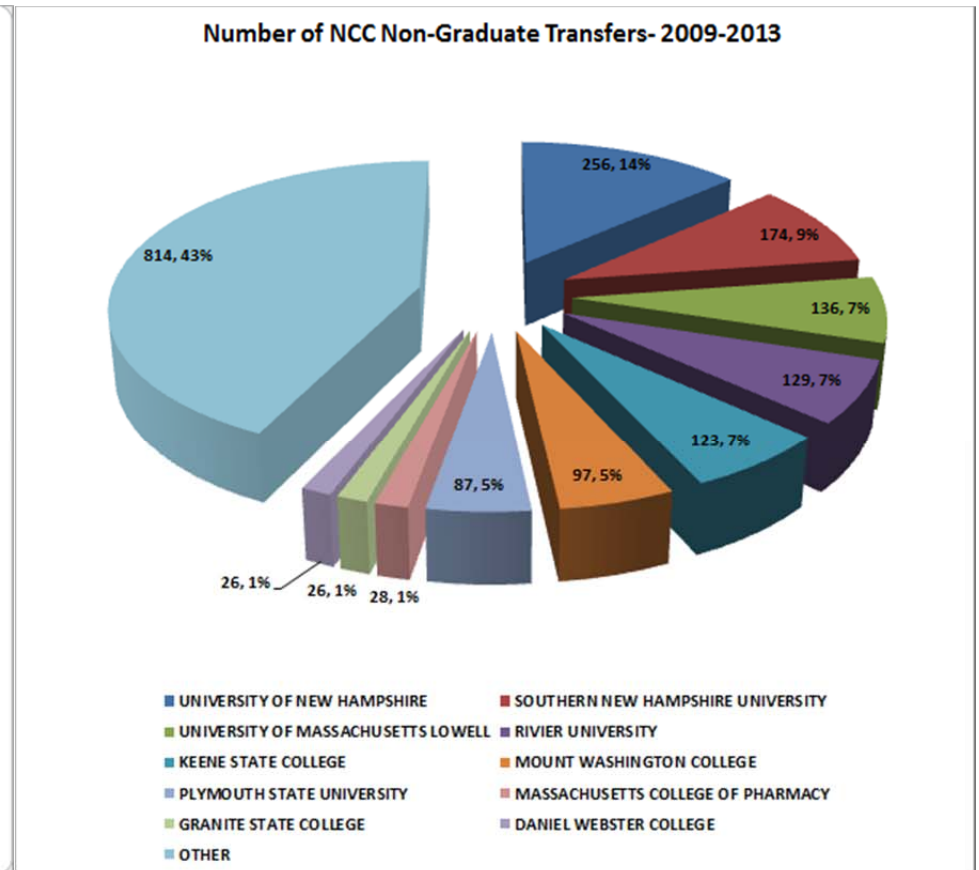

Nashua Community College Student Transfers to Four Year Colleges

There were 467 graduates enrolled in 72 different 4-year colleges. A graduate is a student who obtained an associate degree and/or a certificate.

There were 1896 non-graduates enrolled in 297 different 4-year colleges. A non-graduate is a student who did not return to NCC at the beginning of a new academic year.

The top 10 colleges accounted for 50% of the transfers in 2009 and increased to 73% in 2013. The total number of receiving colleges decreased from 27 in 2009 to 20 in 2013.

The top 10 colleges accounted for 33% of the transfers in 2009 and increased to 47% in 2013. The total number of receiving colleges increased from 95 in 2009 to 141 in 2011 before decreasing to 98 in 2013.

Overall there were 316 different 4-yr colleges that received either NCC grads or non-grads over the five year period.