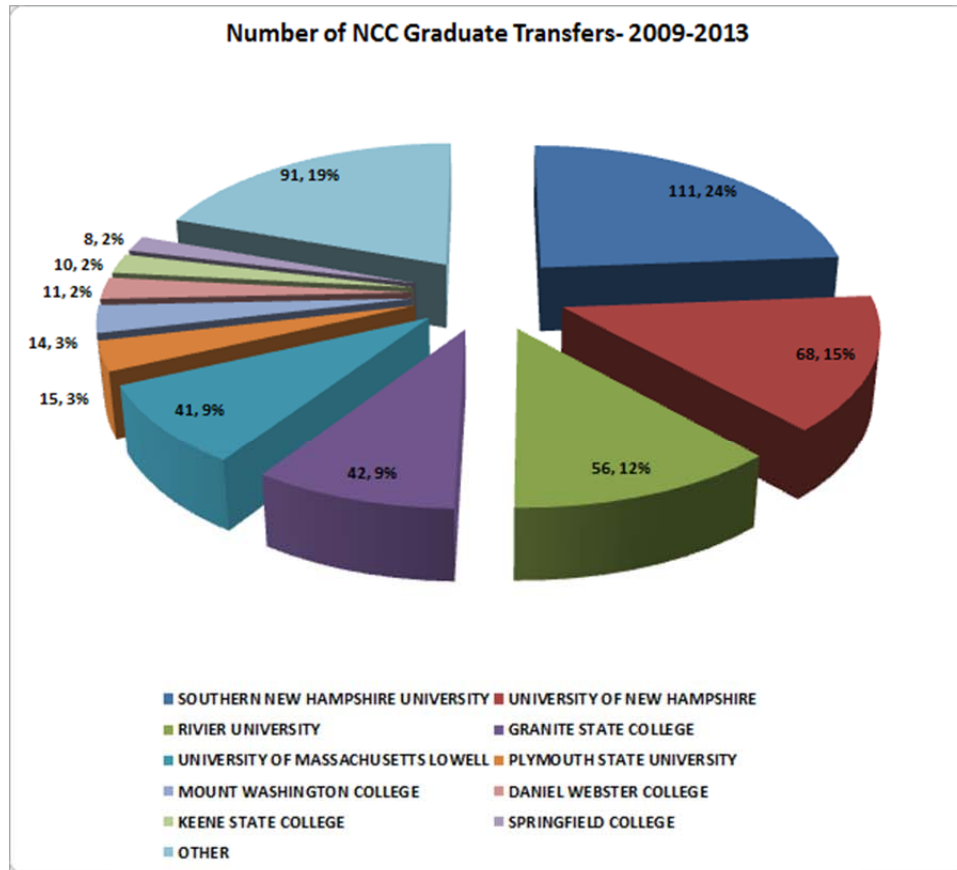

Nashua Community College Student Transfers to Four Year Colleges

There were 467 graduates enrolled in 72 different 4-year colleges. A graduate is a student who obtained an associate degree and/or a certificate.

There were 1896 non-graduates enrolled in 297 different 4-year colleges. A non-graduate is a student who did not return to NCC at the beginning of a new academic year.

The top 10 colleges accounted for 50% of the transfers in 2009 and increased to 73% in 2013. The total number of receiving colleges decreased from 27 in 2009 to 20 in 2013.

The top 10 colleges accounted for 33% of the transfers in 2009 and increased to 47% in 2013. The total number of receiving colleges increased from 95 in 2009 to 141 in 2011 before decreasing to 98 in 2013.

Overall there were 316 different 4-yr colleges that received either NCC grads or non-grads over the five year period.