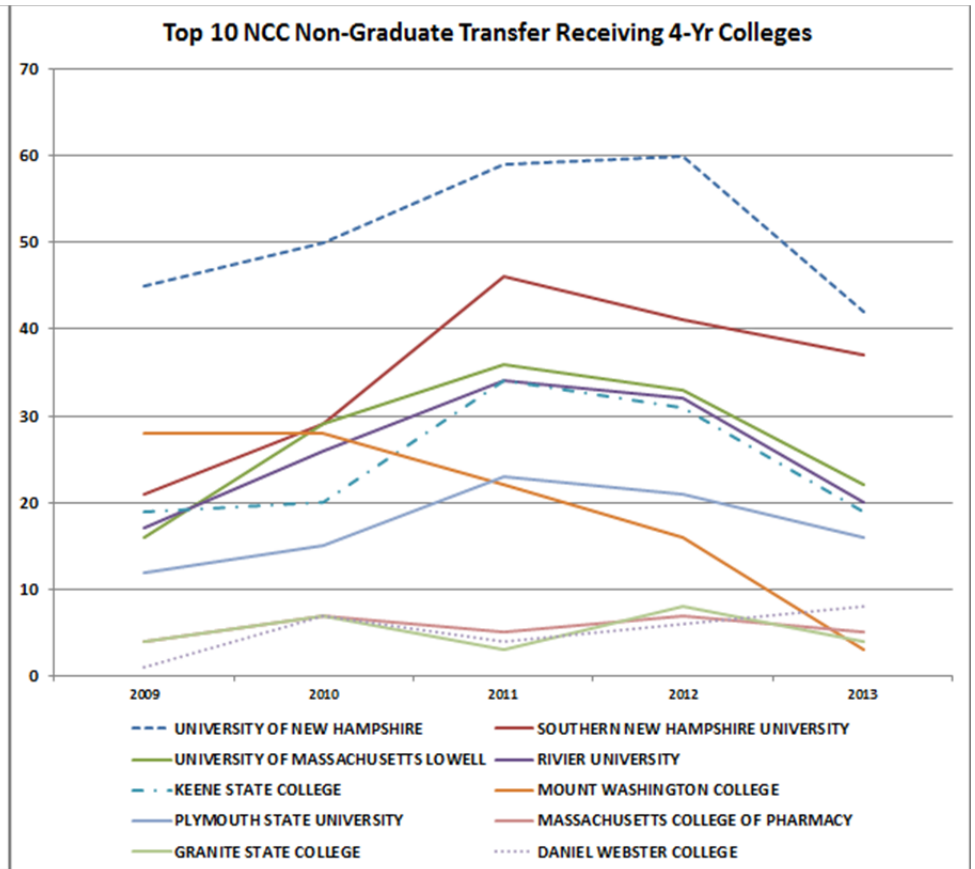

Nashua Community College Student Transfers to Four Year Colleges

There were 467 graduates enrolled in 72 different 4-year colleges. A graduate is a student who obtained an associate degree and/or a certificate.

There were 1896 non-graduates enrolled in 297 different 4-year colleges. A non-graduate is a student who did not return to NCC at the beginning of a new academic year.

The top 10 colleges accounted for 50% of the transfers in 2009 and increased to 73% in 2013. The total number of receiving colleges decreased from 27 in 2009 to 20 in 2013.

The top 10 colleges accounted for 33% of the transfers in 2009 and increased to 47% in 2013. The total number of receiving colleges increased from 95 in 2009 to 141 in 2011 before decreasing to 98 in 2013.

Overall there were 316 different 4-yr colleges that received either NCC grads or non-grads over the five year period.