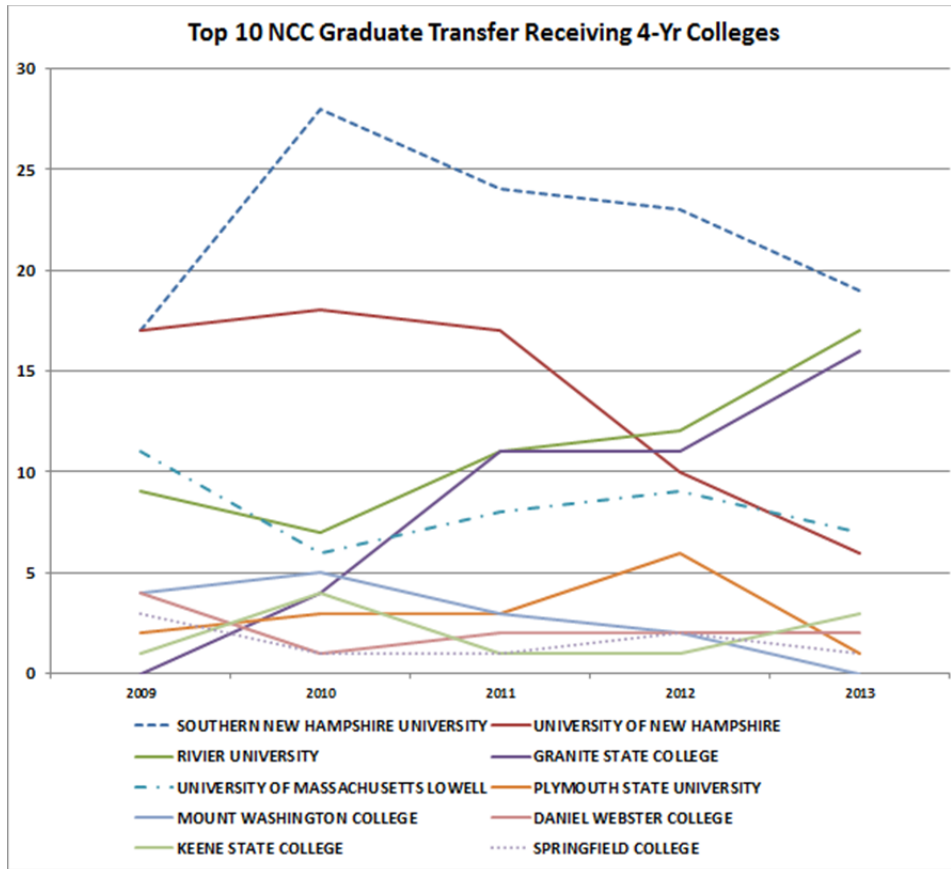

Nashua Community College Student Transfers to Four Year Colleges

There were 467 graduates enrolled in 72 different 4-year colleges. A graduate is a student who obtained an associate degree and/or a certificate.

There were 1896 non-graduates enrolled in 297 different 4-year colleges. A non-graduate is a student who did not return to NCC at the beginning of a new academic year.

The top 10 colleges accounted for 50% of the transfers in 2009 and increased to 73% in 2013. The total number of receiving colleges decreased from 27 in 2009 to 20 in 2013.

The top 10 colleges accounted for 33% of the transfers in 2009 and increased to 47% in 2013. The total number of receiving colleges increased from 95 in 2009 to 141 in 2011 before decreasing to 98 in 2013.

Overall there were 316 different 4-yr colleges that received either NCC grads or non-grads over the five year period.