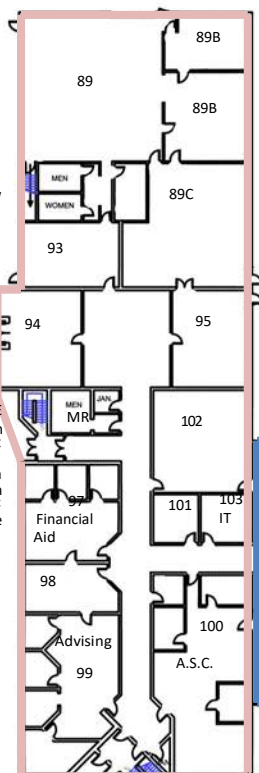

**Key**

- 1969 Streeter Hall
- 1969 Streeter Hall 1st fl/1985 Streeter Hall Addition 2<sup>nd</sup> fl
- 1975 Automotive Building
- 1985 Streeter Hall Addition
- 1985 Streeter Hall Addition Renovated 2008
- 2000 Library Addition
- 2008 Wellness Center
- 2010 Judd Gregg Hall
- 2012 Automotive Addition
- 2015 Machine Shop Addition
- Parking Spaces ( ) = # Handicap
- Handicap Spaces

# Nashua Community College Streeter Hall 1st floor

West

Entrance

SW Entrance

1985  
Streeter Hall  
Addition

Streeter Hall  
1969

2008 Wellness  
Center

Library Addition  
2000

## Streeter Hall 2nd floor

WR = Women's room  
MR = Men's room

3/17/16  
KS