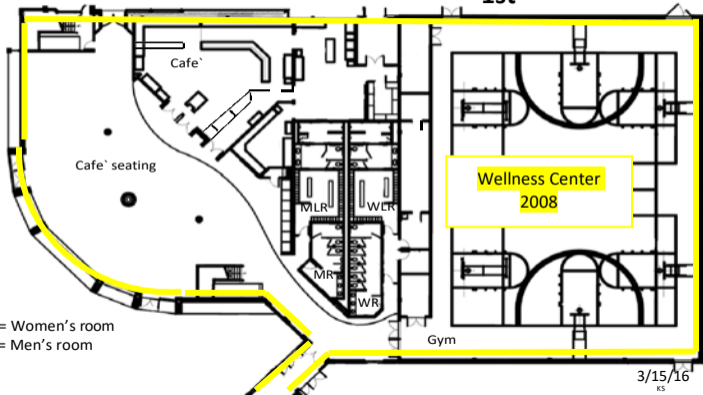

## Streeter Hall 3rd floor

WR = Women's room  
MR = Men's room

Streeter Hall 1969

3/18/16  
KS

## Wellness Center 1st

WR = Women's room  
MR = Men's room