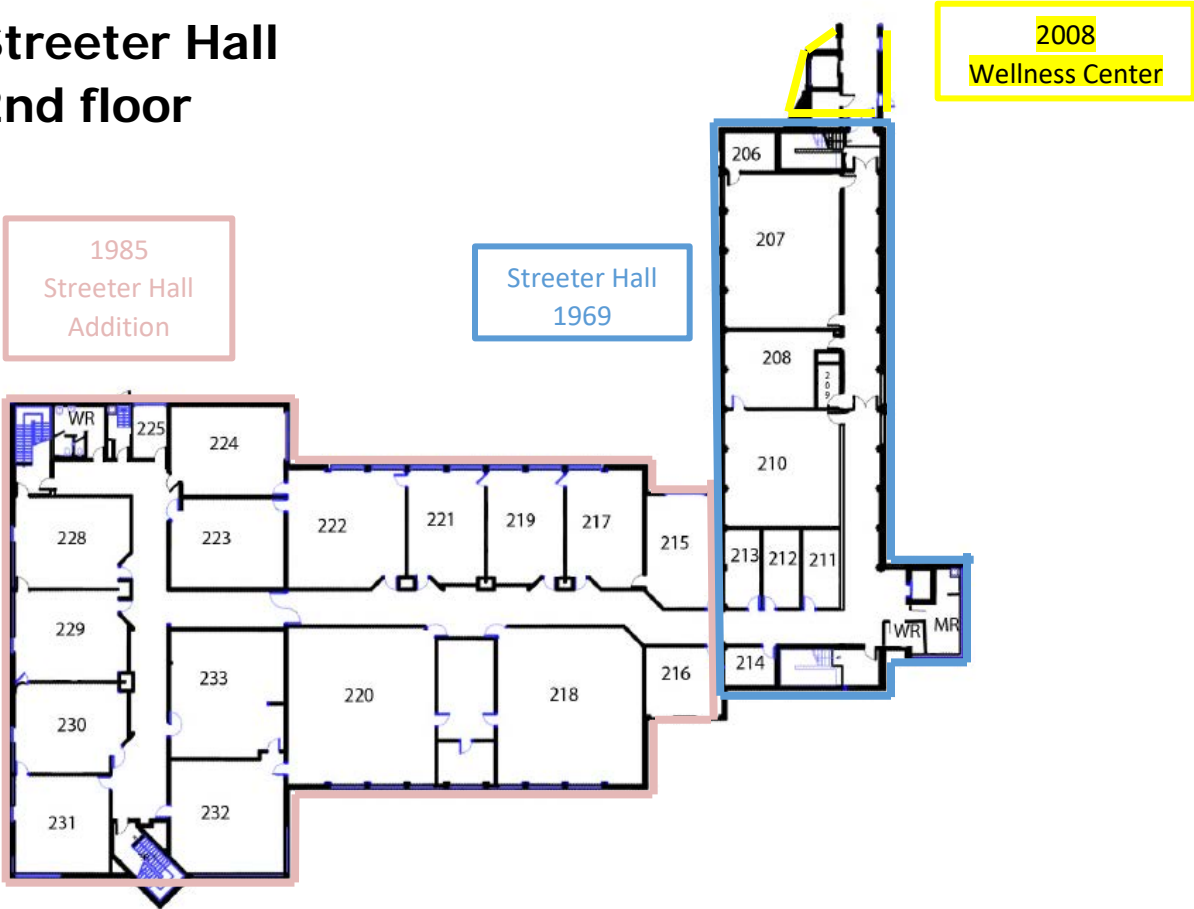

2000 Library  
Renovation

2015  
Machine  
Tool  
Addition

1985 Streeter Hall Addition Renovated 2008

Main  
Entrance

East  
Entrance

3/16/16  
KS

## Streeter Hall 2nd floor

WR = Women's room  
MR = Men's room

3/17/16  
KS

## Wellness Center 1st

WR = Women's room  
MR = Men's room