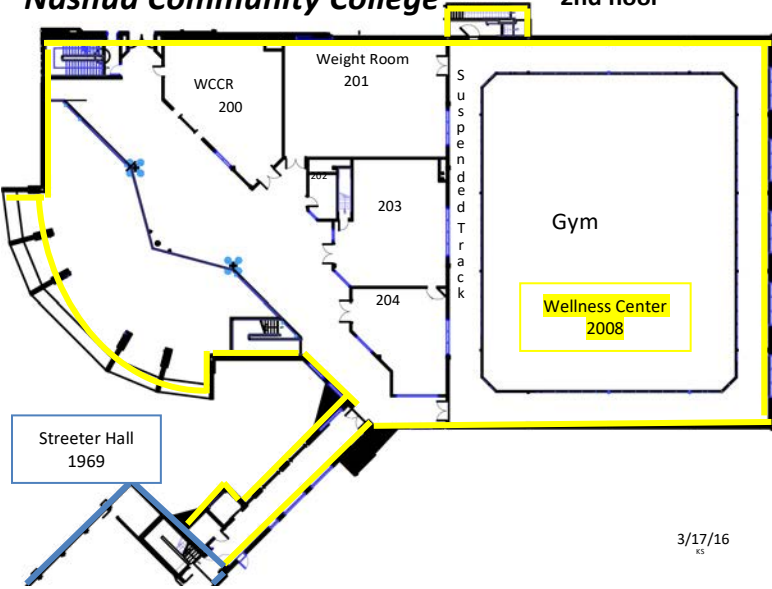

Nashua Community College

Wellness Center
2nd floor

Streeter Hall
1969

3/17/16
KS